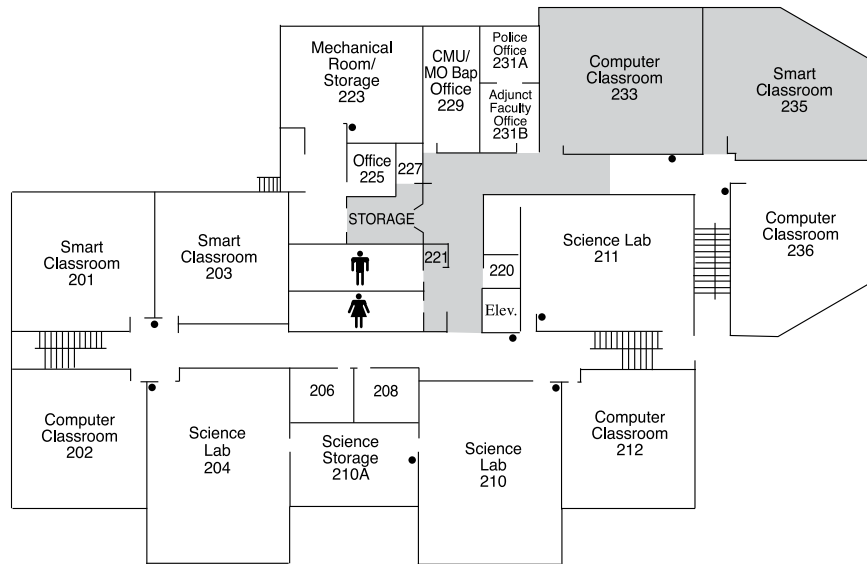

Jefferson College Arnold (JCA)

Storm Safe Area Shaded

● = Fire Extinguisher

First Floor

Jefferson College Arnold is located at the intersection of Highway 141 and Astra Way.

For more information, call (636)481-3597/797-3000, ext. 3597.

Second Floor

Third Floor